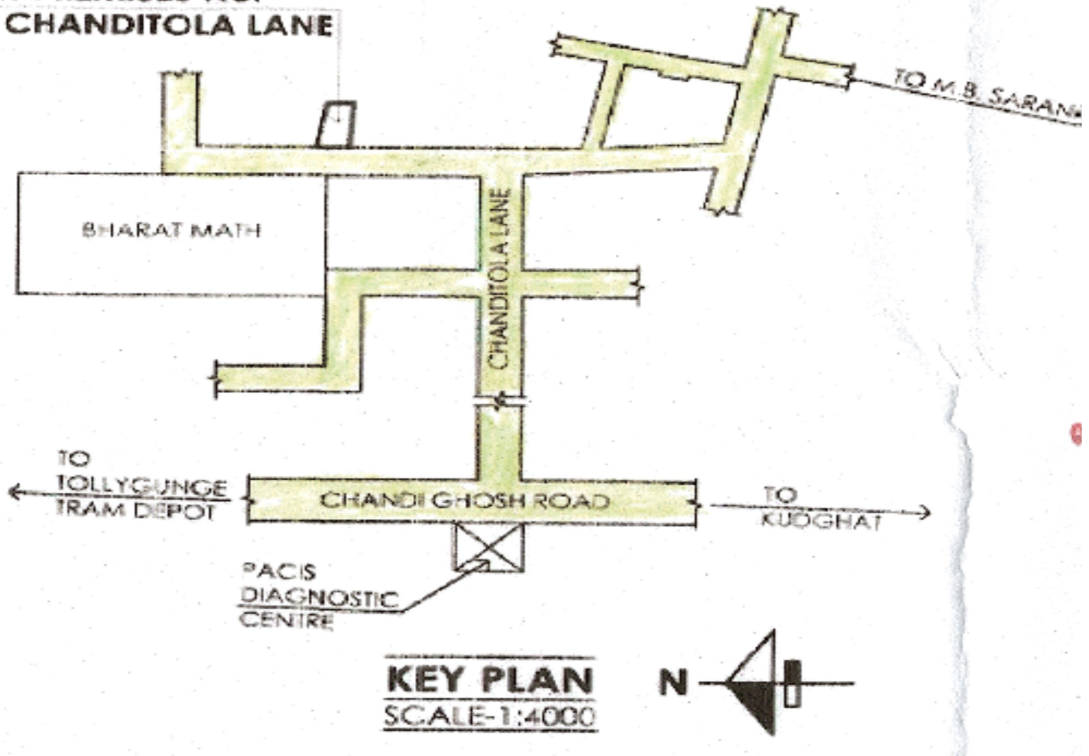

**LOCATION MAP: KEY PLAN – WITH LATITUDE LONGITUDE POSITION**

**NAME OF PROJECT: “ROY RESIDENCY”**

**ADDRESS:** 4/35, Chanditala Lane, P.O. & P.S. – Regent Park, Ward No. 97 of Borough – X of KMC, Kolkata – 700040, WB, India.

**LATITUDE:** 22.4853, **LONGITUDE:** 88.3486

**SITE AT PREMISES No.  
4/35, CHANDITOLA LANE**

DELTA & CO.  
*Subrata Samajpati*  
Proprietor